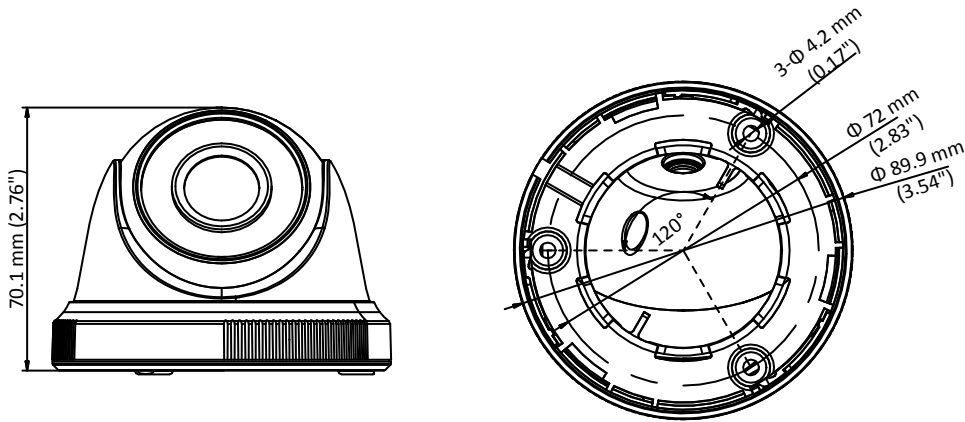

**DS-2CE56C0T-IPF**  
**HD 720p Indoor IR Turret Camera**

**Key Features**

- 1 megapixel high performance CMOS
- Analog HD output, up to 720p resolution
- Day/Night switch
- DNR
- Smart IR
- Up to 20 m IR distance
- Switchable TVI/AHD/CVI/CVBS

## Specifications

<b>Camera</b>	
Image Sensor	1 MP CMOS image sensor
Signal System	PAL/NTSC
Effective Pixels	1296 (H) × 732 (V)
Min. illumination	0.01 Lux@(F1.2, AGC ON), 0 Lux with IR
Shutter Time	1/25 (1/30) s to 1/50,000 s
Lens	2.8 mm, 3.6 mm, 6 mm optional
	Field of view: 70.9°(3.6 mm), 92°(2.8 mm), 56.7°(6 mm)
Lens Mount	M12
Day & Night	ICR
Angle Adjustment	Pan: 0° to 360°, Tilt: 0° to 75°, Rotation: 0° to 360°
Synchronization	Internal synchronization
Video Frame Rate	720p@25fps/720p@30fps
HD Video Output	1 analog HD output
S/N Ratio	>62 dB
<b>General</b>	
Operating Conditions	-40 °C to 60 °C (-40 °F to 140 °F), Humidity: 90% or less (non-condensation)
Power Supply	12 V DC ± 15%
Power Consumption	Max. 4 W
IR Range	Up to 20 m
Dimensions	Φ 89.9 mm × 70.1 mm (3.54" × 2.76")
Weight	250 g (0.55 lb.)

## Dimensions